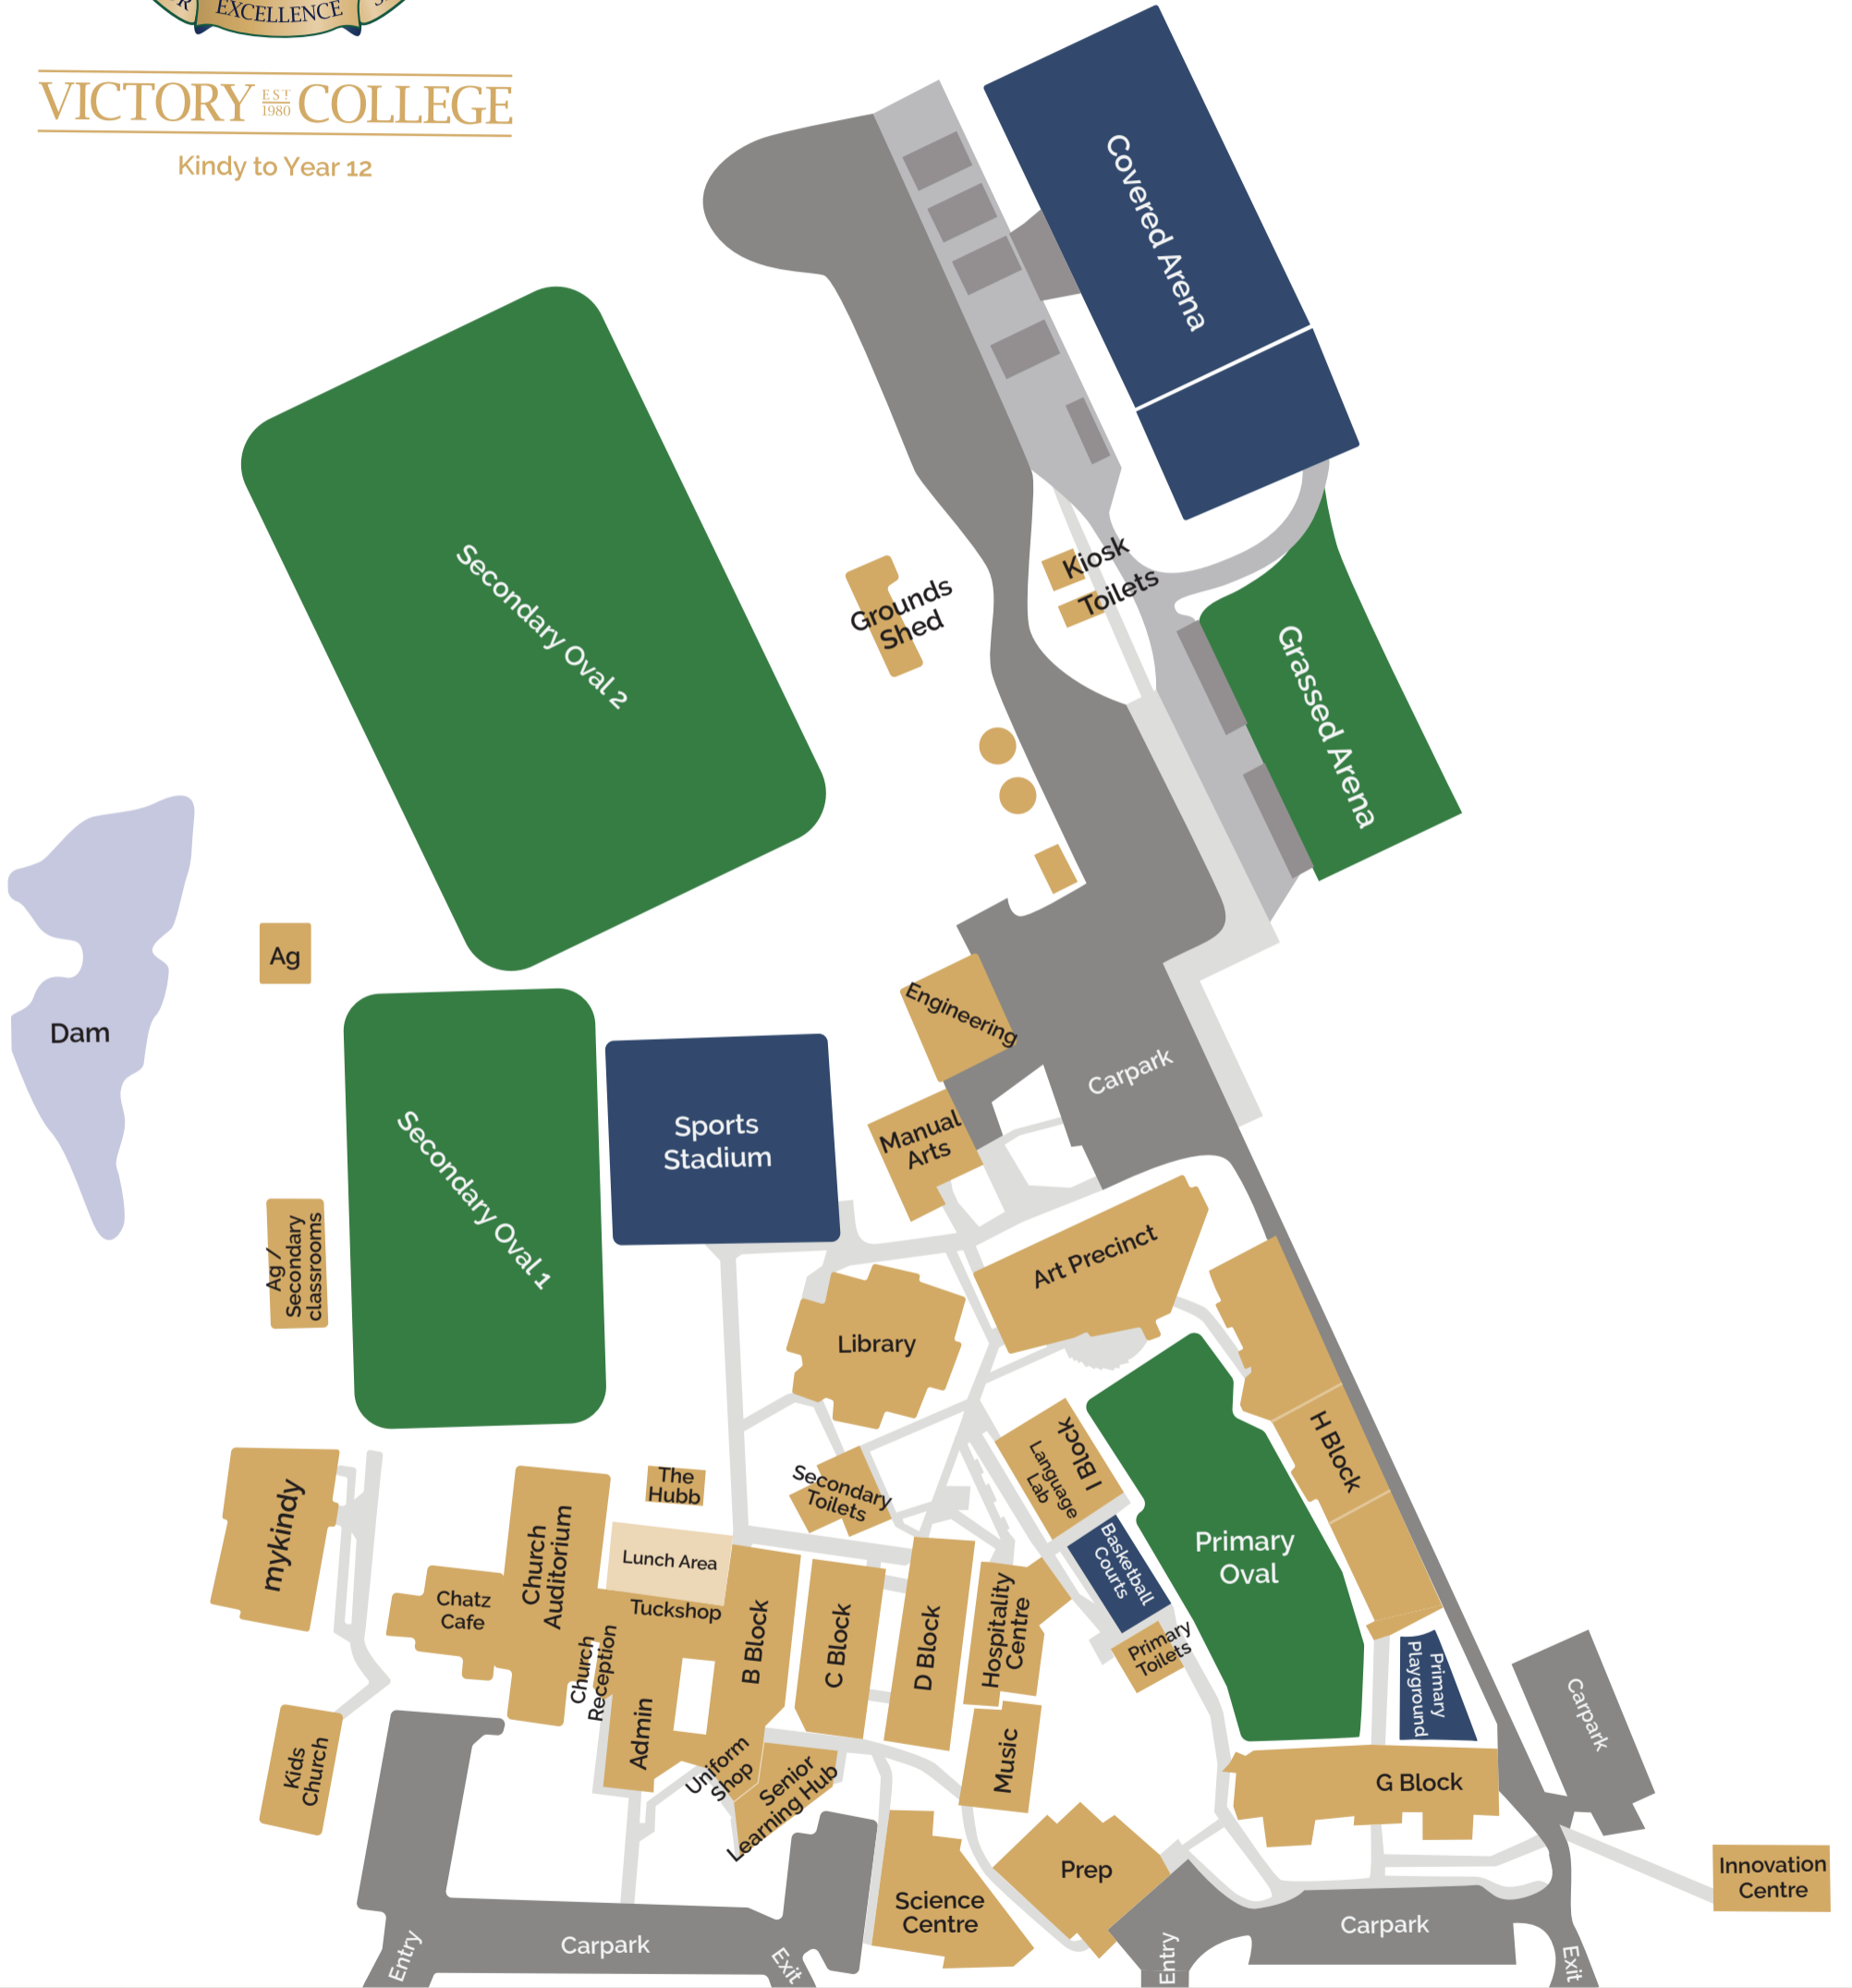

# VICTORY COLLEGE

ESTD 1980  
Kindy to Year 12

173 Old Maryborough Road, Gympie Q 4570